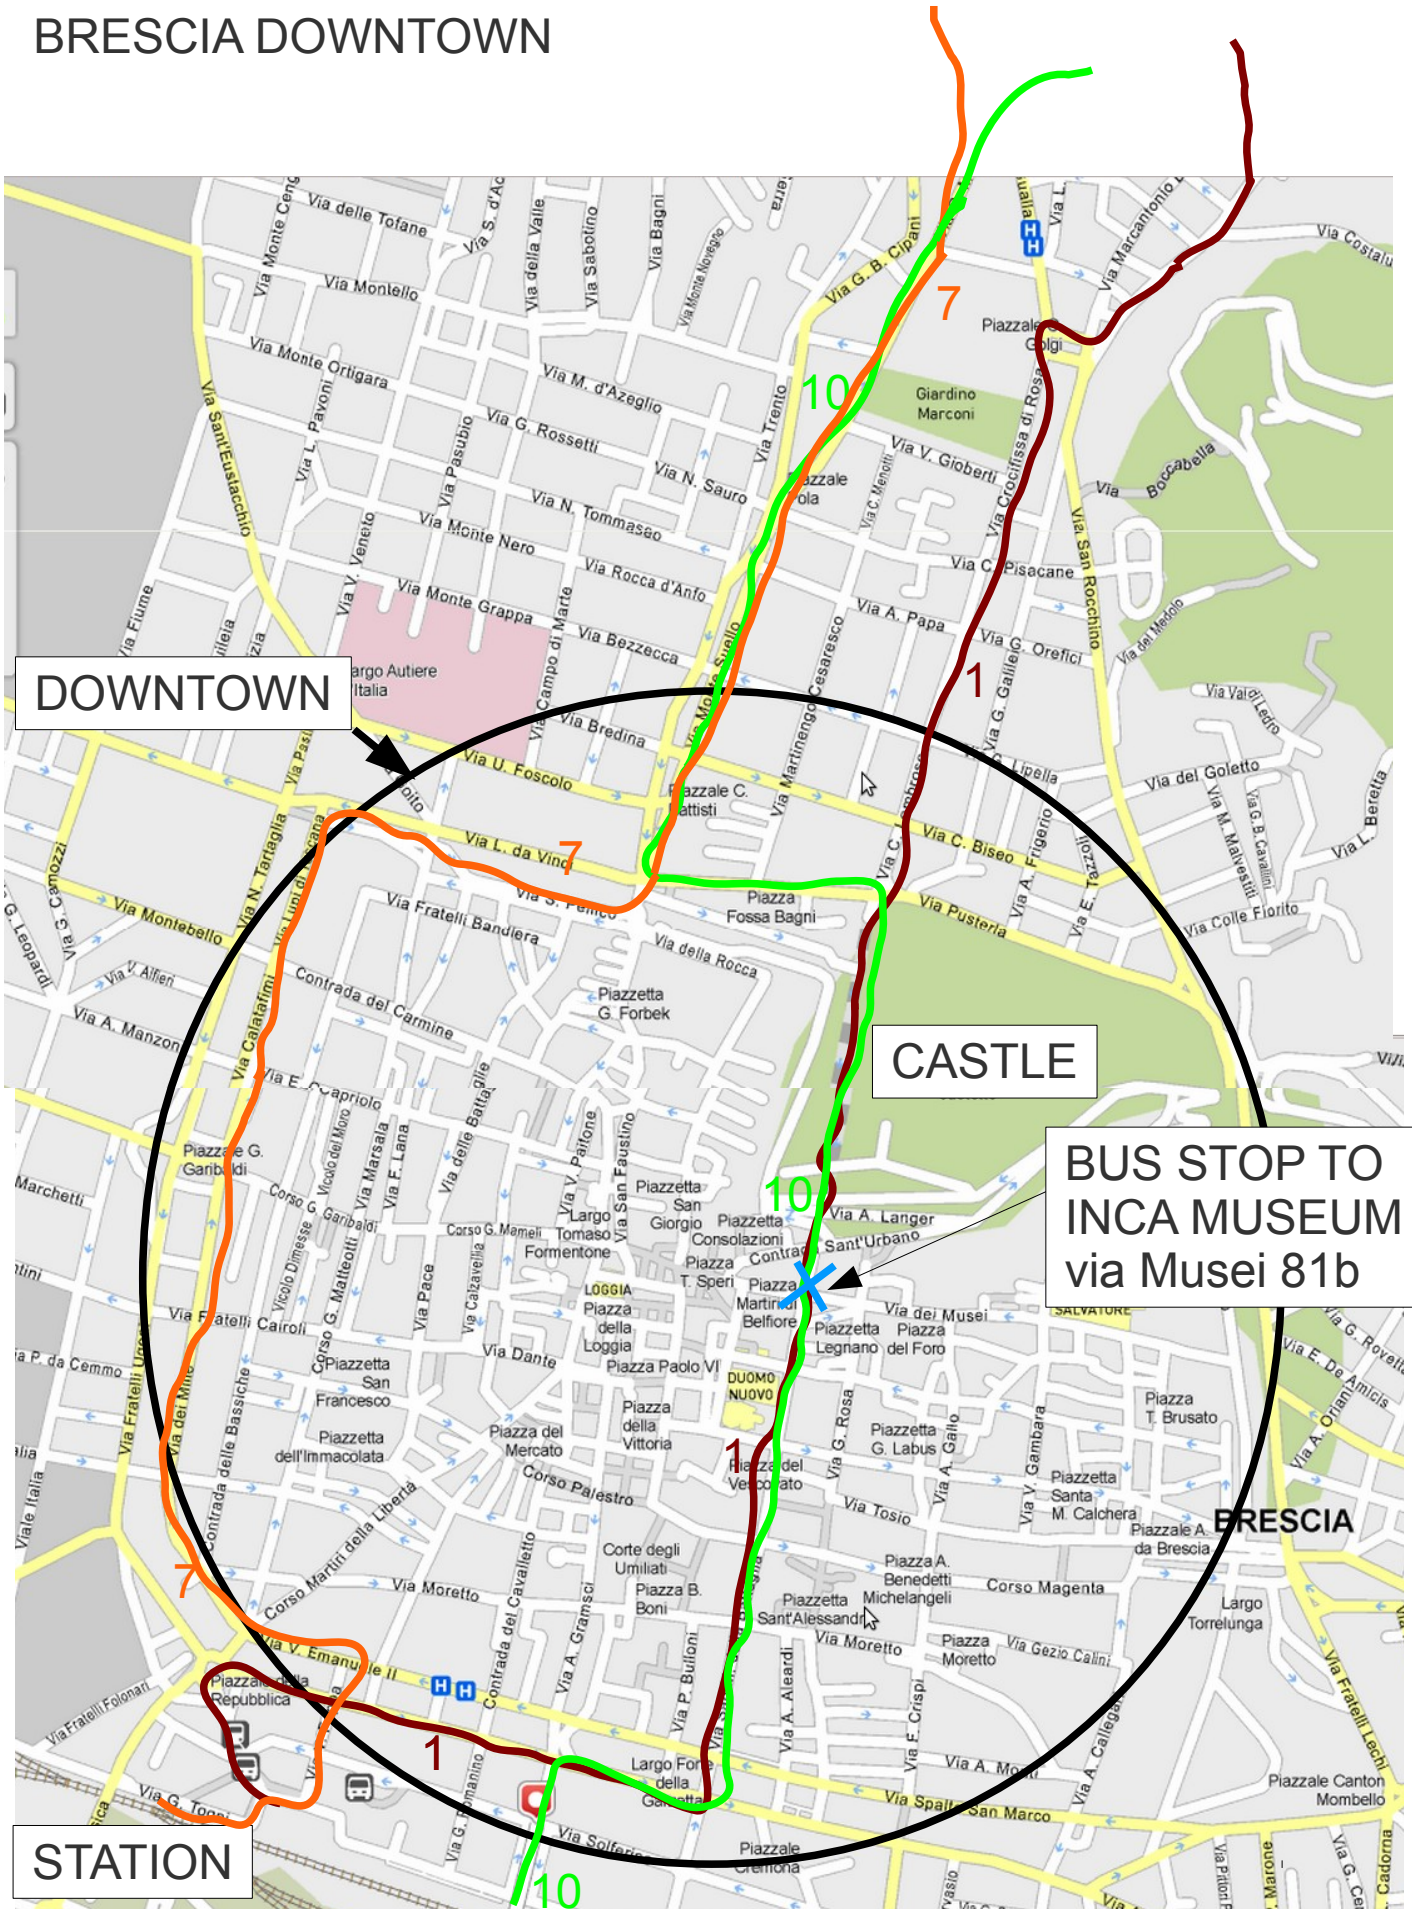

BRESCIA DOWNTOWN

DOWNTOWN

CASTLE

**BUS STOP TO
INCA MUSEUM
via Musei 81b**

STATION

BRESCIA

BUS LINE 1

- FROM THE STATION TO THE CONGRESS VENUE (direction MOMPIANO)
- FROM THE CONGRESS VENUE TO THE STATION (direction MASACCIO)

SUGGESTED PANORAMIC WALK OF THE OLD CITY FROM THE INCA MUSEUM